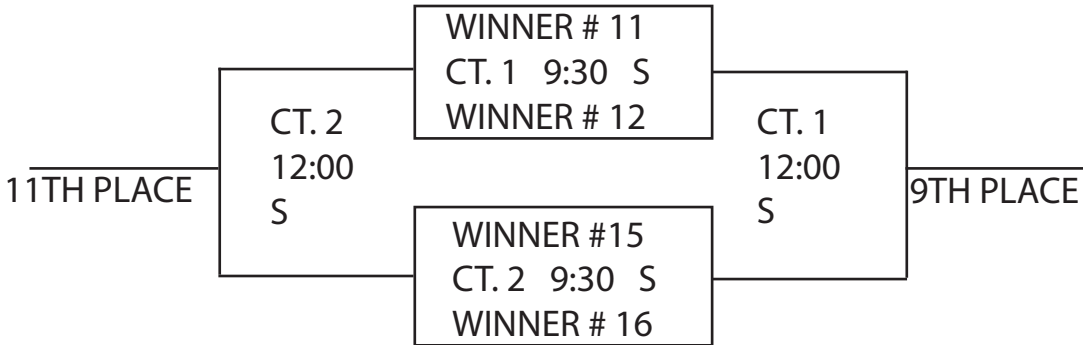

2016 EAGLE INVITATIONAL

Friday Evening Matches--September 23

9TH - 12TH PLACE BRACKET

13TH - 16TH PLACE BRACKET

EAGLE INVITATIONAL

Saturday Matches--September 24

CHAMPIONSHIP BRACKET

CONSOLATION BRACKET