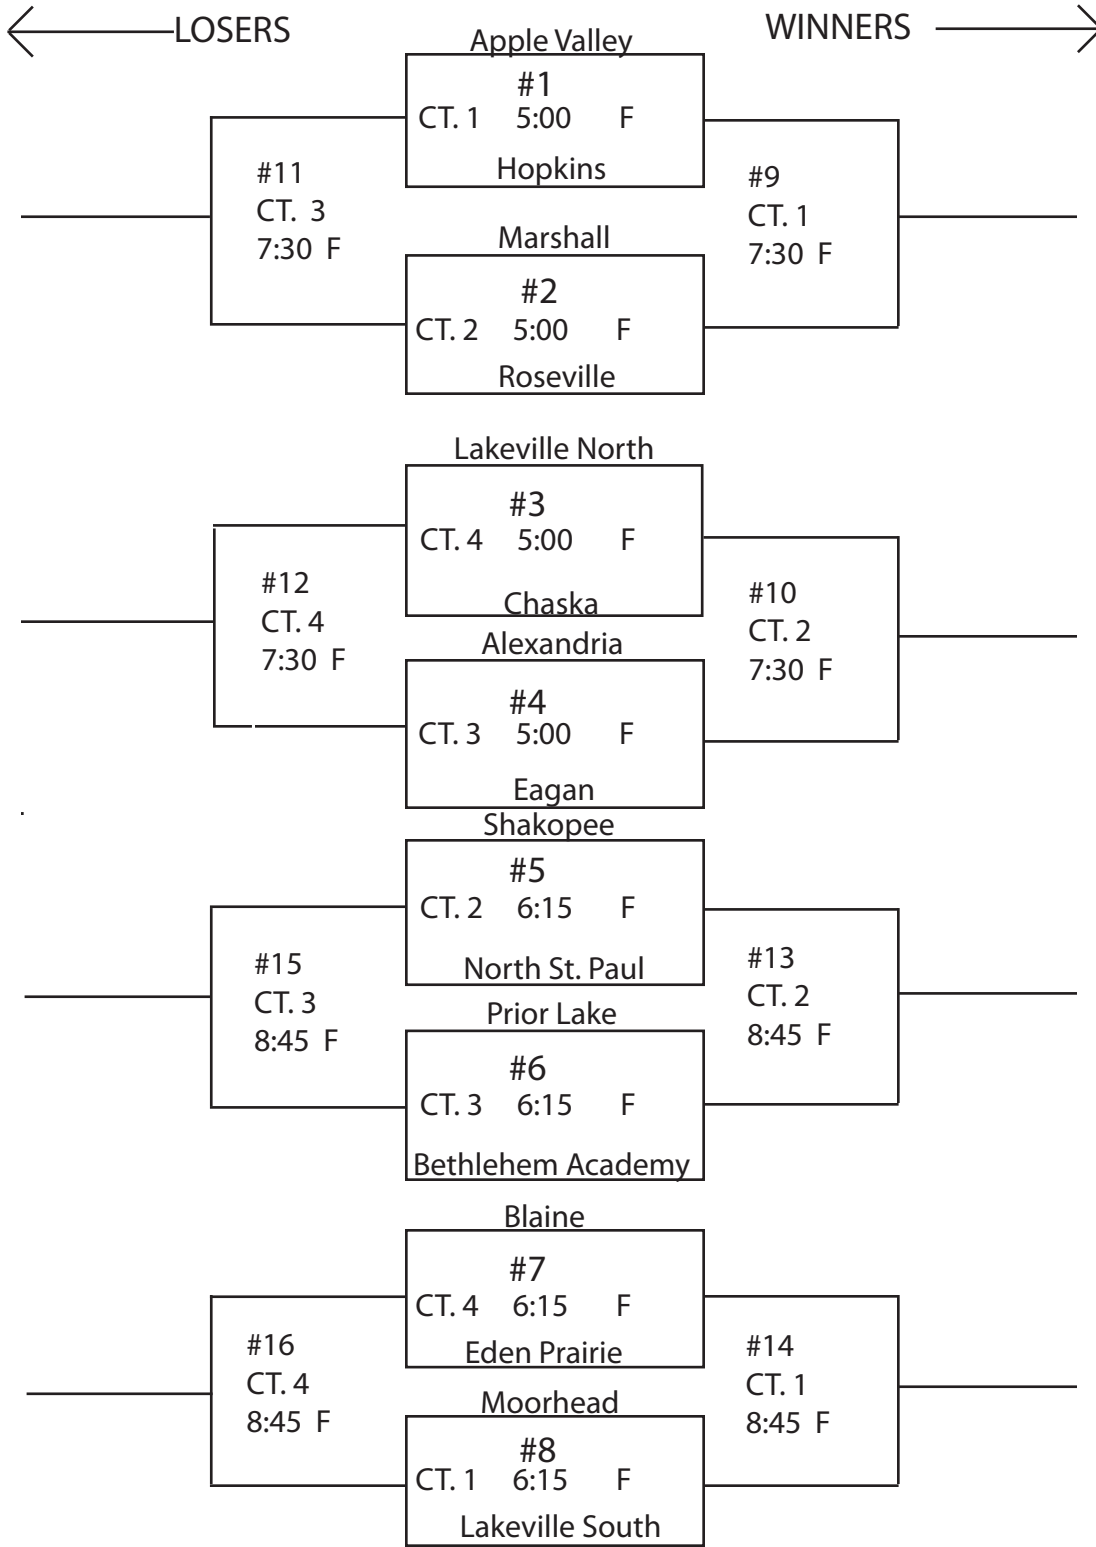

2016 EAGLE INVITATIONAL

Friday Evening Matches--September 23

9TH - 12TH PLACE BRACKET

13TH - 16TH PLACE BRACKET

EAGLE INVITATIONAL

Saturday Matches--September 24

CHAMPIONSHIP BRACKET

CONSOLATION BRACKET