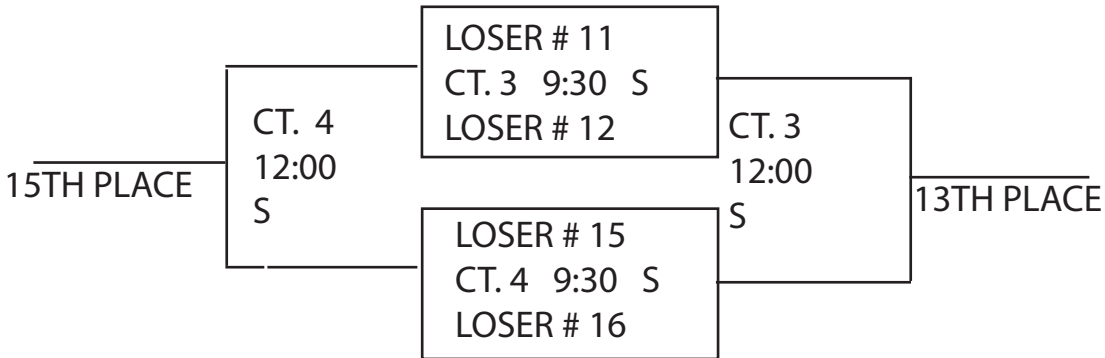

2016 EAGLE INVITATIONAL

Friday Evening Matches--September 23

9TH - 12TH PLACE BRACKET

13TH - 16TH PLACE BRACKET

EAGLE INVITATIONAL

Saturday Matches--September 24

CHAMPIONSHIP BRACKET

CONSOLATION BRACKET