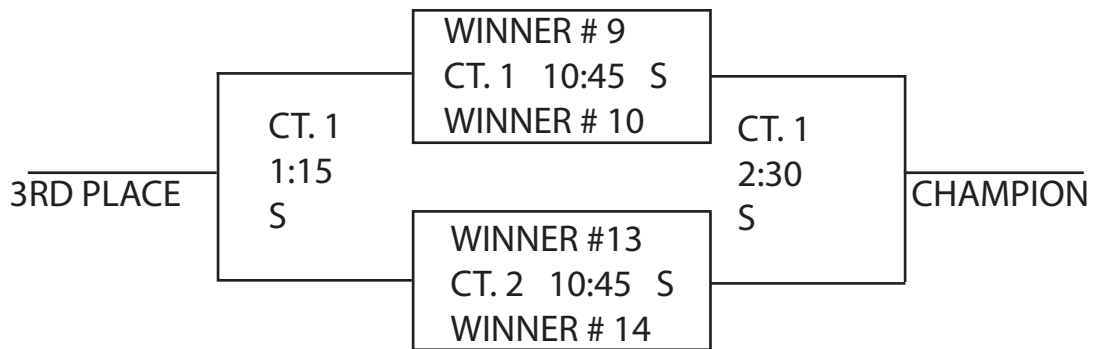

2016 EAGLE INVITATIONAL

Friday Evening Matches--September 23

9TH - 12TH PLACE BRACKET

13TH - 16TH PLACE BRACKET

EAGLE INVITATIONAL

Saturday Matches--September 24

CHAMPIONSHIP BRACKET

CONSOLATION BRACKET